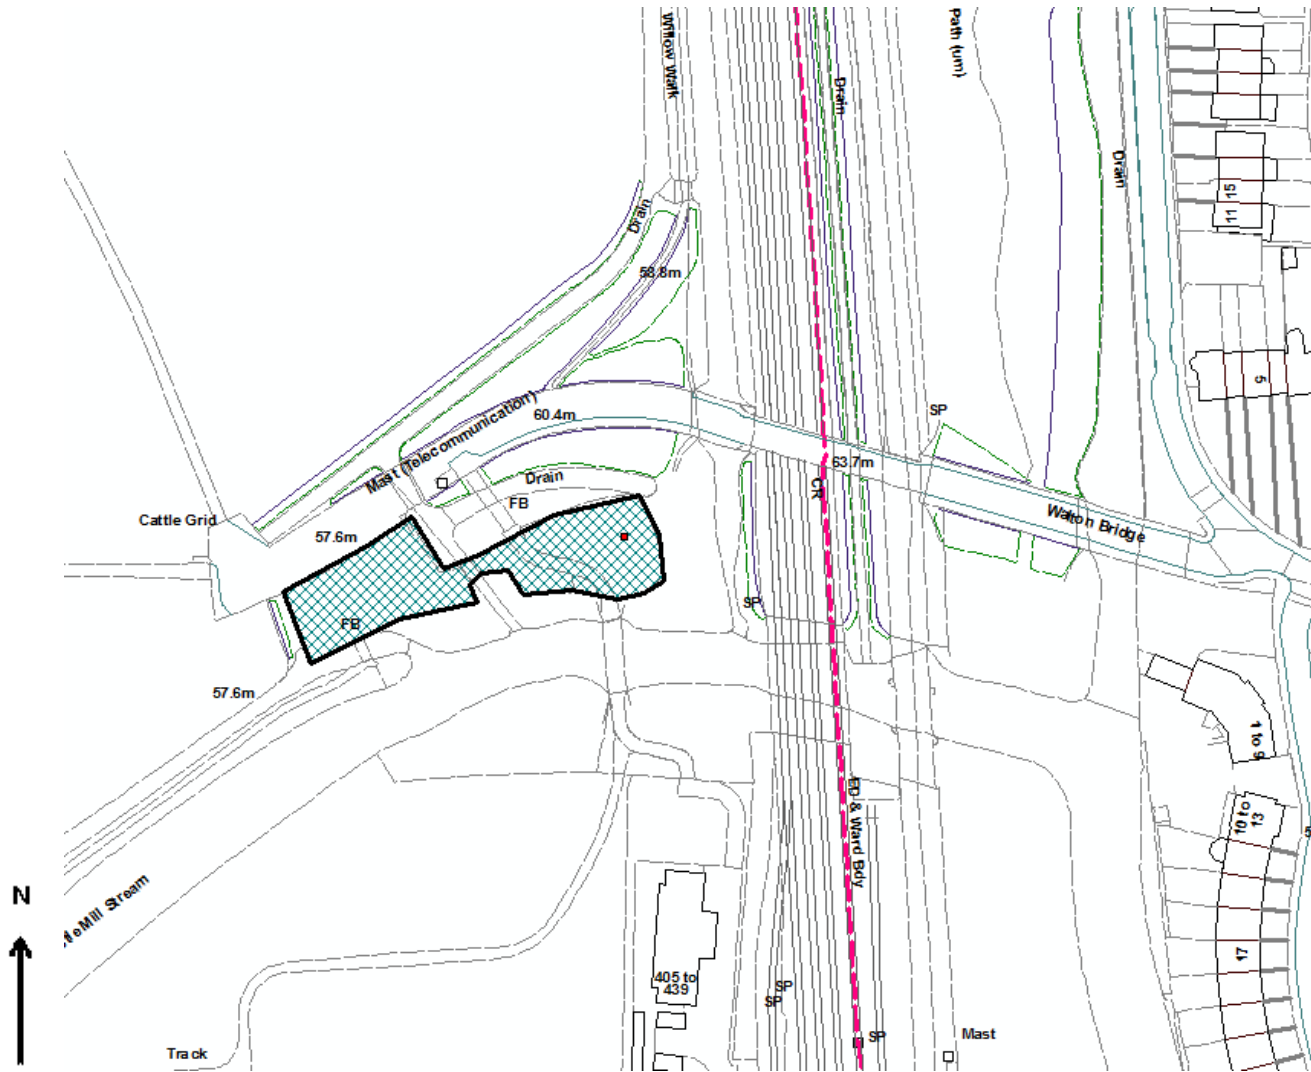

## 16/02296/CT3 – Walton Well Road Car Park

© Crown Copyright and database right 2011.  
Ordnance Survey 100019348

This page is intentionally left blank